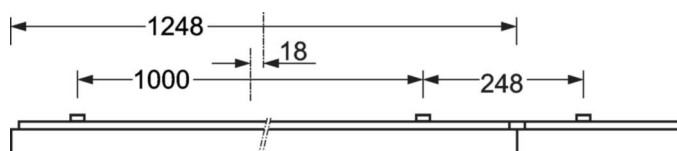

Surface-mounted luminaire - Micro-prismatic diffuser - direct distribution

Steel sheet enclosure, powder-coated rectangular cross-section, integrated Quicklock quick-mount bracket system with catch hook and safety rope for simple and quick mounting; Housing colour traffic white RAL 9016; Homogeneous direct light distribution for VDU-compatibility in accordance with DIN-EN 12464-1; glare reduction through microprism diffuser with special "multilayer" technology and optimised light deflecting foil; Easy installation of the connection, directly on the top of the luminaire with a terminal cover cap. Electrical connection via 5-pole connection terminal with plug-in contacts.. If required, an AVA-MH universal mounting aid is available as an accessory. Surface-mounted luminaire for ceiling installation;

LIGHTING TECHNOLOGY

Placement	LED, Colour rendering/Light colour CRI ≥ 80 / 4000K
Colour tolerance (MacAdam)	3SDCM
Photobiological safety (Luminaire)	RG0
Nominal luminous flux	3412lm
LED service life	100000h L80/B10 (Tq 25°C), 50000h L90/B50 (Tq 25°C)
Luminaire luminous efficiency	137lm/W
UGR lat./long.	18.6 / 18.9

MECHANICS

Housing colour	traffic white RAL 9016
Dimensions (LxWxDxH)	1248mm x 239mm x 62mm
Weight (net)	5.1kg
Cable entry KE (X/Y)	0mm/0mm
Type of installation	Ceiling-mounted single installation, Ceiling-mounted trunking installation

DEEP-LINK

<https://www.regiolum.de/en/article/65713066170>

Reference	LED 3400lm 840
ηLB	100 %
Φ ↓/↑	100 % / 0 %
UGR lat./long.	18.6 / 18.9
VDU	65° < 3000cd/m²

Dimensions

L	1248 mm	Length
B	239 mm	Width
H	62 mm	Height
A1	1000 mm	Mounting distance single mounting
A3	248 mm	Mounting distance between luminaires in a light run arrangement
A4	125 mm	Mounting distance (width)
X	0 mm	Distance cable infeed to the center of the luminaire on the X-axis
Y	0 mm	Distance cable infeed to the center of the luminaire on the Y-axis
