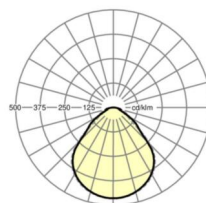

LIGHTING TECHNOLOGY

Placement	LED, Colour rendering/Light colour CRI ≥ 80 / 4000K
Colour tolerance (MacAdam)	3SDCM
Photobiological safety (Luminaire)	RG0
Nominal luminous flux	3412lm
LED service life	100000h L80/B10 (Tq 25°C), 50000h L90/B50 (Tq 25°C)
Luminaire luminous efficiency	137lm/W
UGR lat./long.	18.6 / 18.9

MECHANICS

Housing colour	traffic white RAL 9016
Dimensions (LxWxDxH)	1248mm x 239mm x 62mm
Weight (net)	5.1kg
Cable entry KE (X/Y)	0mm/0mm
Type of installation	Ceiling-mounted single installation, Ceiling-mounted trunking installation

DEEP-LINK

<https://www.regiolum.de/en/article/65713066170>

Reference	LED 3400lm 840
ηLB	100 %
Φ ↓/↑	100 % / 0 %
UGR lat./long.	18.6 / 18.9
VDU	65° < 3000cd/m²

Dimensions

L	1248 mm	Length
B	239 mm	Width
H	62 mm	Height
A1	1000 mm	Mounting distance single mounting
A3	248 mm	Mounting distance between luminaires in a light run arrangement
A4	125 mm	Mounting distance (width)
X	0 mm	Distance cable infeed to the center of the luminaire on the X-axis
Y	0 mm	Distance cable infeed to the center of the luminaire on the Y-axis
