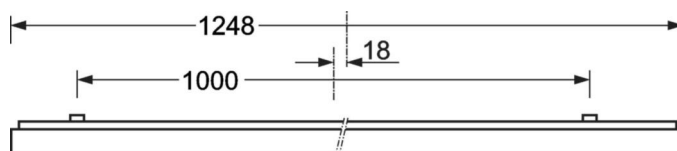

Surface-mounted luminaire - Micro-prismatic diffuser - direct distribution

Steel sheet enclosure, powder-coated rectangular cross-section, integrated Quicklock quick-mount bracket system with catch hook and safety rope for simple and quick mounting; Housing colour traffic white RAL 9016; Homogeneous direct light distribution for VDU-compatibility in accordance with DIN-EN 12464-1; glare reduction through microprism diffuser with special "multilayer" technology and optimised light deflecting foil; Easy installation of the connection, directly on the top of the luminaire with a terminal cover cap. Electrical connection via 5-pole connection terminal with plug-in contacts.. If required, an AVA-MH universal mounting aid is available as an accessory. Surface-mounted luminaire for ceiling installation;

MECHANICS

Housing colour	traffic white RAL 9016
Dimensions (LxWxDxH)	1248mm x 239mm x 62mm
Weight (net)	5.1kg
Cable entry KE (X/Y)	0mm/0mm
Type of installation	Ceiling-mounted single installation, Ceiling-mounted trunking installation

DEEP-LINK

<https://www.regiolum.de/en/article/65713066170>

Reference	LED 3400lm 840
ηLB	100 %
Φ ↓/↑	100 % / 0 %
UGR lat./long.	18.6 / 18.9
VDU	65° < 3000cd/m²

Dimensions

L	1248 mm	Length
B	239 mm	Width
H	62 mm	Height
A1	1000 mm	Mounting distance single mounting
A3	248 mm	Mounting distance between luminaires in a light run arrangement
A4	125 mm	Mounting distance (width)
X	0 mm	Distance cable infeed to the center of the luminaire on the X-axis
Y	0 mm	Distance cable infeed to the center of the luminaire on the Y-axis
