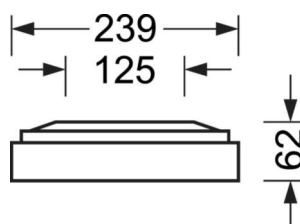

MECHANICS

Housing colour	traffic white RAL 9016
Dimensions (LxWxDxH)	1248mm x 239mm x 62mm
Weight (net)	5.1kg
Cable entry KE (X/Y)	0mm/0mm
Type of installation	Ceiling-mounted single installation, Ceiling-mounted trunking installation

DEEP-LINK

<https://www.regiolum.de/en/article/65713066170>

Reference	LED 3400lm 840
ηLB	100 %
Φ ↓/↑	100 % / 0 %
UGR lat./long.	18.6 / 18.9
VDU	65° < 3000cd/m²

Dimensions

L	1248 mm	Length
B	239 mm	Width
H	62 mm	Height
A1	1000 mm	Mounting distance single mounting
A3	248 mm	Mounting distance between luminaires in a light run arrangement
A4	125 mm	Mounting distance (width)
X	0 mm	Distance cable infeed to the center of the luminaire on the X-axis
Y	0 mm	Distance cable infeed to the center of the luminaire on the Y-axis
